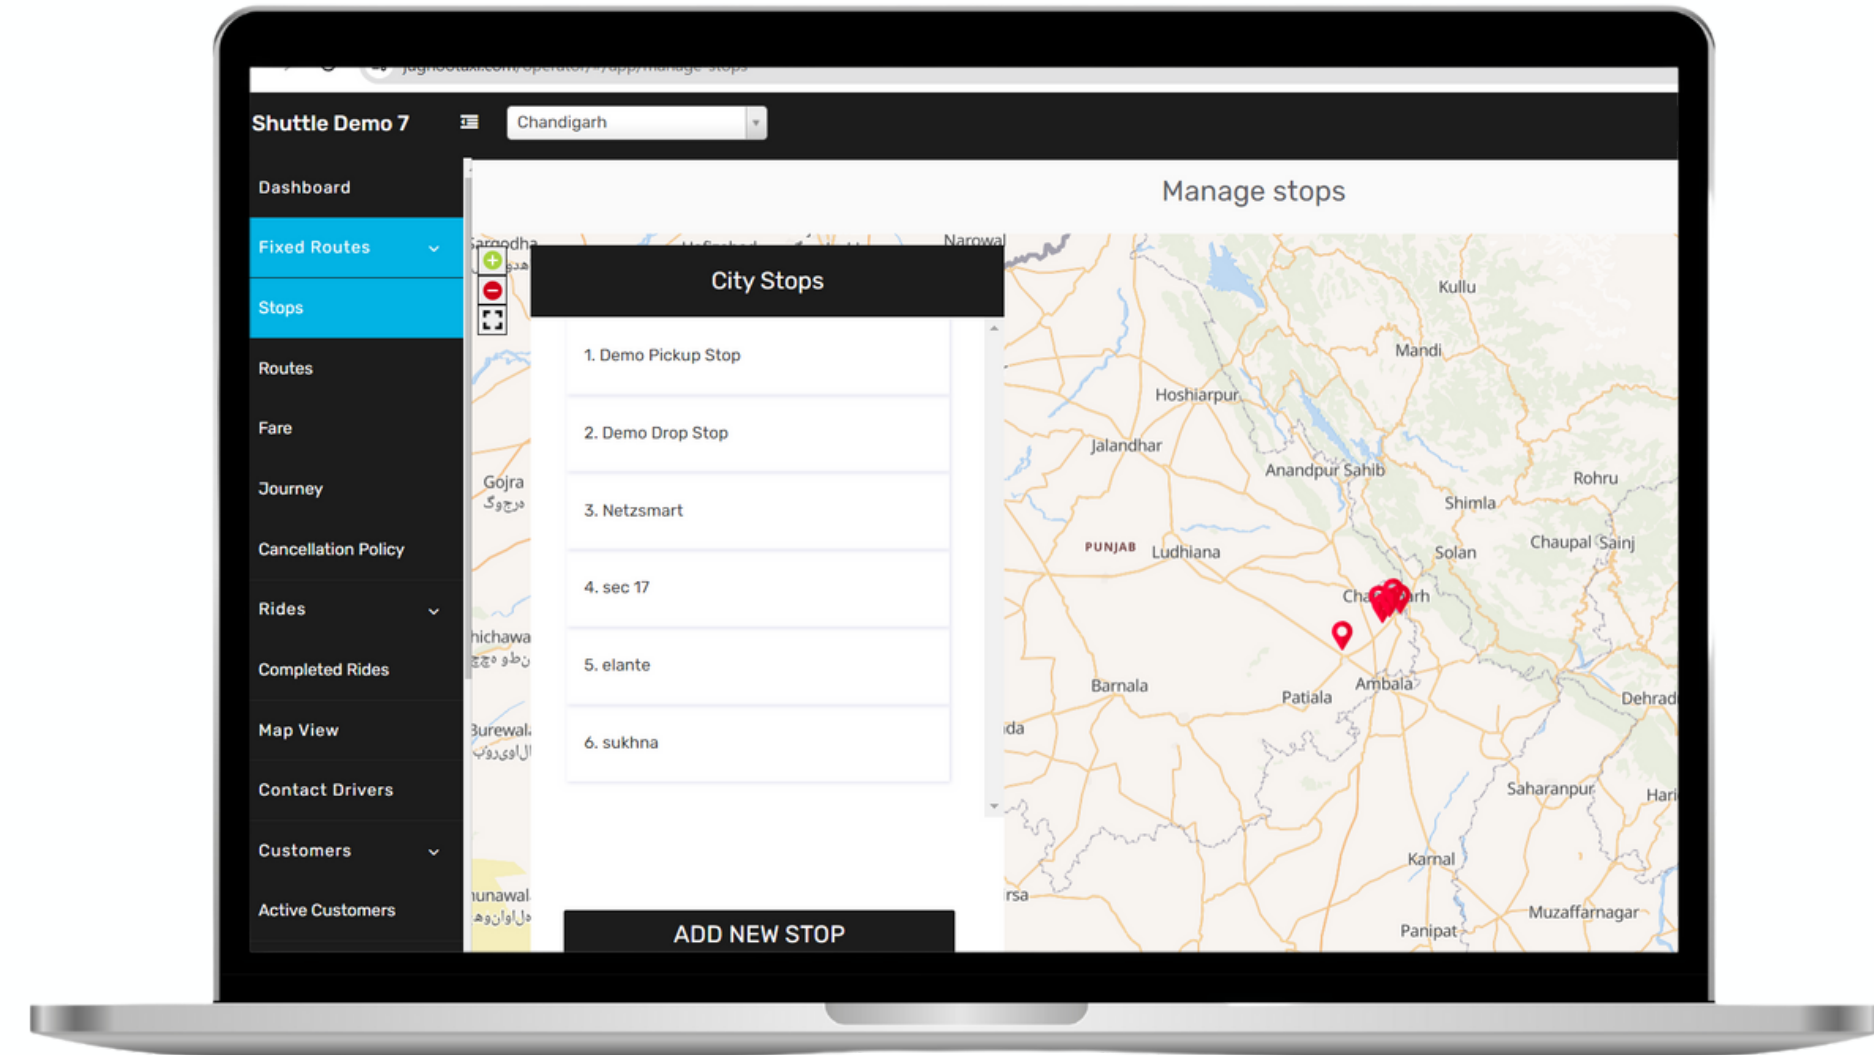

Admin Dashboard

Get full control of your business from our powerful admin dashboard.

Advanced Analytics

Integrated Platform

Transaction Reports