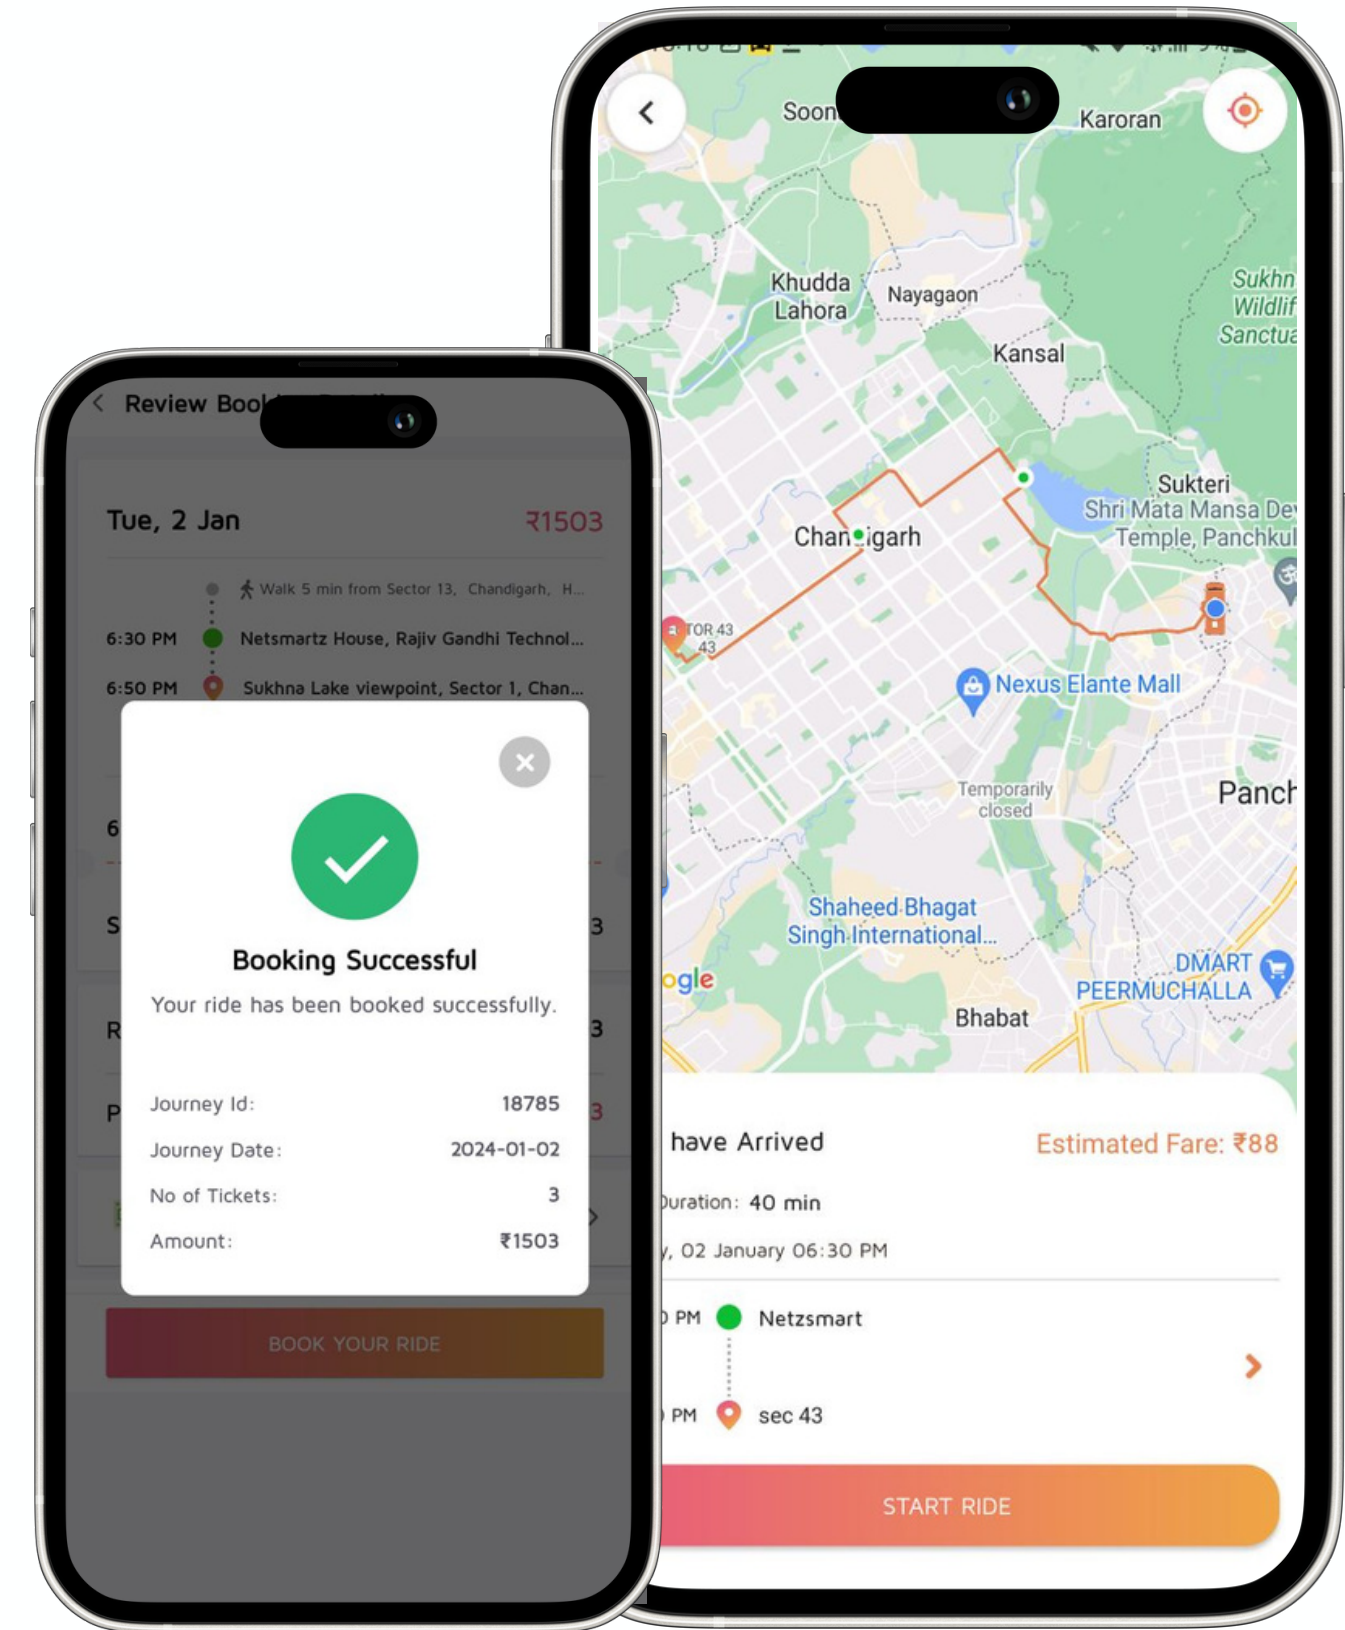

# Offering Multiple Dashboards For Fleet Management

**Customer  
Application**

**Driver  
Application**

**Admin  
Dashboard**

# Customer Application

Make it easy for your users to book shuttle services with our user-friendly shuttle dispatch software.

Book Rides With The Option Of Choosing Seats

Locate Boarding Point

Easy Payment Options

# Driver Application

Ensure that your drivers see the commuter's location and reach the destination on time.

Used In Corporate  
Campuses For Commute  
to & from work

As a Medium Of Shared  
Public Transport