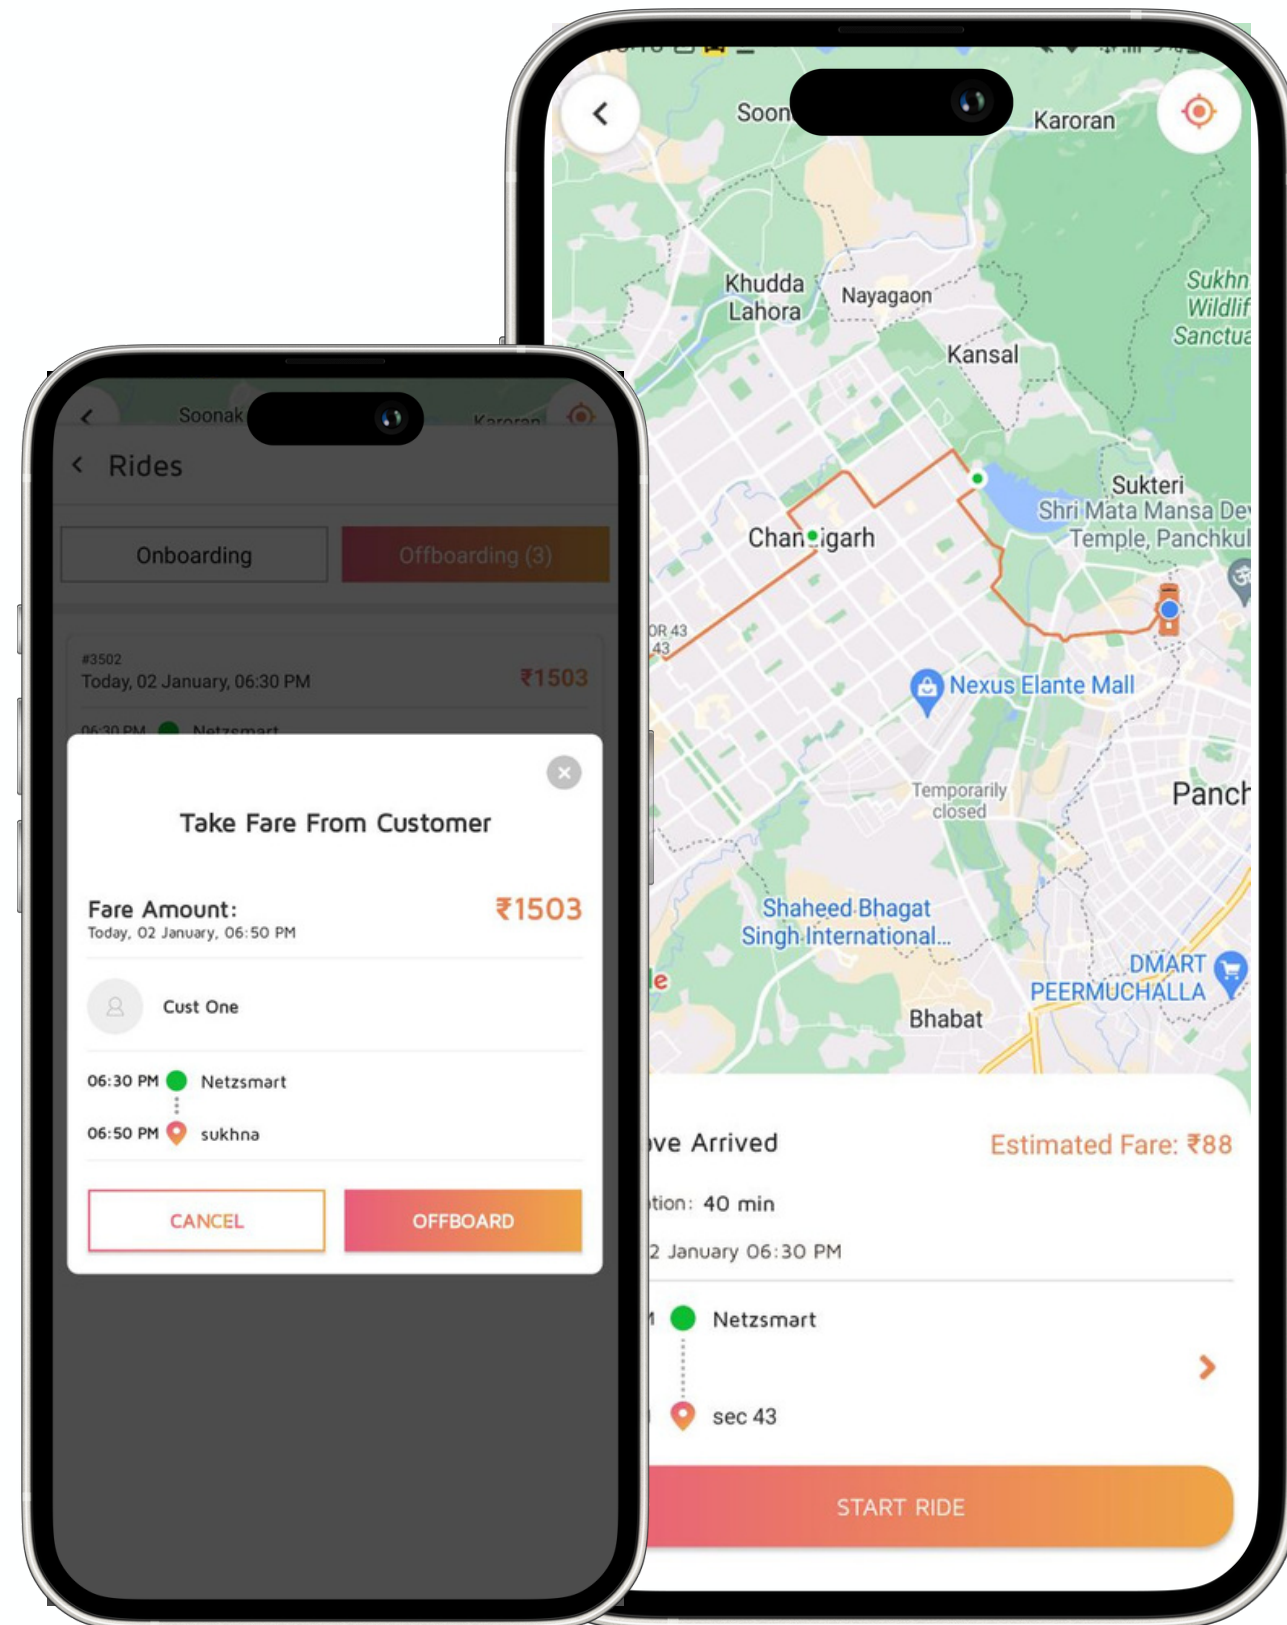

# Offering Multiple Dashboards For Fleet Management

**Customer  
Application**

**Driver  
Application**

**Admin  
Dashboard**

# Customer Application

Make it easy for your users to book shuttle services with our user-friendly shuttle dispatch software.

Book Rides With The Option Of Choosing Seats

Locate Boarding Point

Easy Payment Options

# Driver Application

Ensure that your drivers see the commuter's location and reach the destination on time.

Used In Corporate  
Campuses For Commute  
to & from work

As a Medium Of Shared  
Public Transport